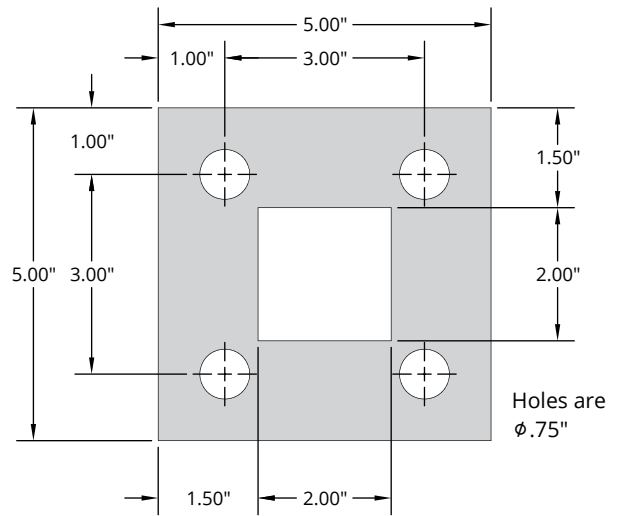

PEDESTALS

GOOSENECK PEDESTALS FOR ACCESS CONTROL SYSTEMS

FEATURES

- 14-gauge 2-inch square steel-tube construction
- Durable black powder-coated finish
- Auto, truck, and dual-height models
- Pad-mount and direct-burial versions
- 12-inch gooseneck reach

227CM

227PM

JUST THE RIGHT FIT

Whether you're mounting on concrete or in the ground or will be catering to cars, trucks, or both, we have just the right fit for you.

STURDY AND DURABLE

Made from 14-gauge 2-inch square steel tubing and powder coated, these pedestals will stand up to the elements for many years.

227CM

227PM

MOUNTING PLATE

BASE PLATE
(227CM, 227PM)

AVAILABLE MODELS

MODEL	DESCRIPTION	Mount Height	Mount Type
227CM	pad mount, auto height	40"	Pad Mount
227PM	direct burial, auto height	69"	In-Ground