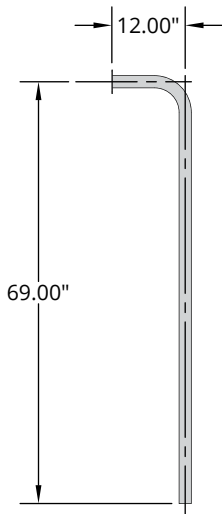

PEDESTALS

GOOSENECK PEDESTALS FOR ACCESS CONTROL SYSTEMS

FEATURES

- 14-gauge 2-inch square steel-tube construction
- Durable black powder-coated finish
- Auto, truck, and dual-height models
- Pad-mount and direct-burial versions
- 12-inch gooseneck reach

227CM

227PM

JUST THE RIGHT FIT

Whether you're mounting on concrete or in the ground or will be catering to cars, trucks, or both, we have just the right fit for you.

STURDY AND DURABLE

Made from 14-gauge 2-inch square steel tubing and powder coated, these pedestals will stand up to the elements for many years.

227CM

227PM

MOUNTING PLATE

BASE PLATE
(227CM, 227PM)

AVAILABLE MODELS

MODEL	DESCRIPTION	Mount Height	Mount Type
227CM	pad mount, auto height	40"	Pad Mount
227PM	direct burial, auto height	69"	In-Ground