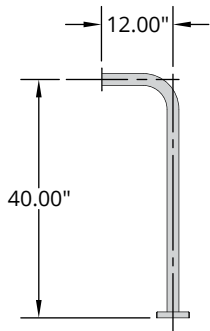

PEDESTALS

GOOSENECK PEDESTALS FOR ACCESS CONTROL SYSTEMS

FEATURES

- 14-gauge 2-inch square steel-tube construction
- Durable black powder-coated finish
- Auto, truck, and dual-height models
- Pad-mount and direct-burial versions
- 12-inch gooseneck reach

227CM

227PM

JUST THE RIGHT FIT

Whether you're mounting on concrete or in the ground or will be catering to cars, trucks, or both, we have just the right fit for you.

STURDY AND DURABLE

Made from 14-gauge 2-inch square steel tubing and powder coated, these pedestals will stand up to the elements for many years.

227CM

227PM

MOUNTING PLATE

BASE PLATE
(227CM, 227PM)

AVAILABLE MODELS

MODEL	DESCRIPTION	Mount Height	Mount Type
227CM	pad mount, auto height	40"	Pad Mount
227PM	direct burial, auto height	69"	In-Ground