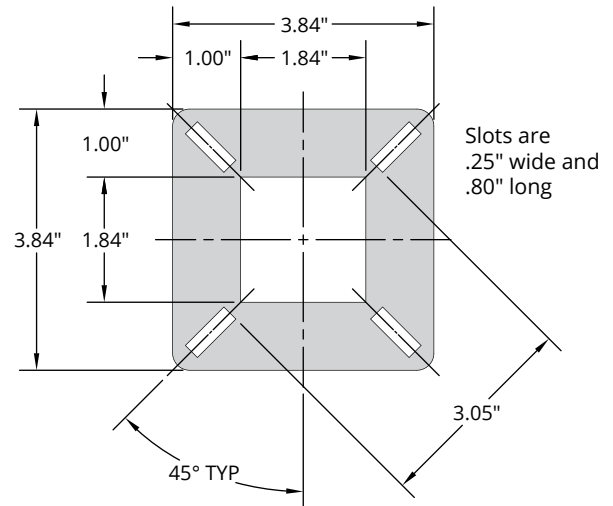

PEDESTALS

GOOSENECK PEDESTALS FOR ACCESS CONTROL SYSTEMS

FEATURES

- 14-gauge 2-inch square steel-tube construction
- Durable black powder-coated finish
- Auto, truck, and dual-height models
- Pad-mount and direct-burial versions
- 12-inch gooseneck reach

227CM

227PM

JUST THE RIGHT FIT

Whether you're mounting on concrete or in the ground or will be catering to cars, trucks, or both, we have just the right fit for you.

STURDY AND DURABLE

Made from 14-gauge 2-inch square steel tubing and powder coated, these pedestals will stand up to the elements for many years.

227CM

227PM

MOUNTING PLATE

BASE PLATE
(227CM, 227PM)

AVAILABLE MODELS

MODEL	DESCRIPTION	Mount Height	Mount Type
227CM	pad mount, auto height	40"	Pad Mount
227PM	direct burial, auto height	69"	In-Ground