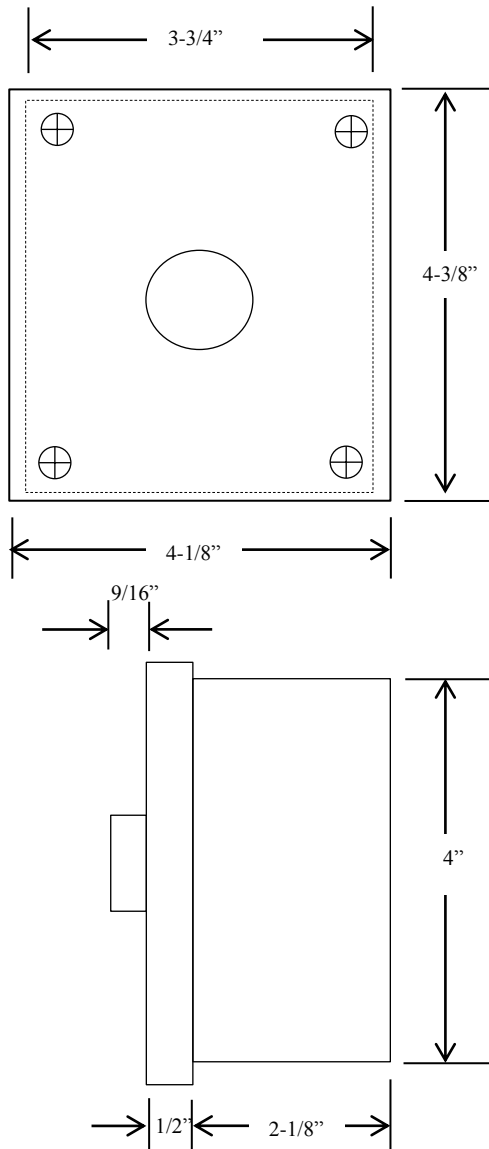

1BX EXTERIOR CONTROL STATION

- NEMA 3R, 4, 12
- SURFACE MOUNT
- FULLY GUARDED
- ONE BUTTON CONTROL IN ALUMINUM DIE CAST ENCLOSURE
- BUTTON: 6 amp @ 125/250VAC
- NORMALLY OPEN

DIMENSIONS

WIRING